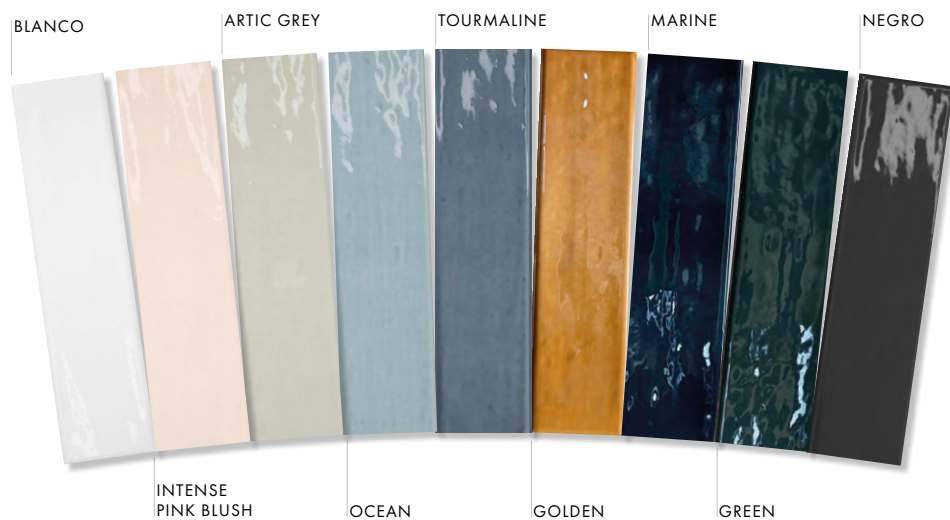

RUSTICO | PŁYTKA ŚCIENNA, POŁYSK