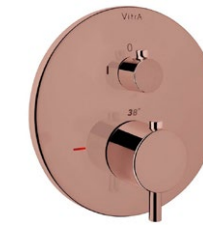

**Built-in thermostatic bath/shower mixer,
single handle, copper**

* concealed part A42263 required

A4267126