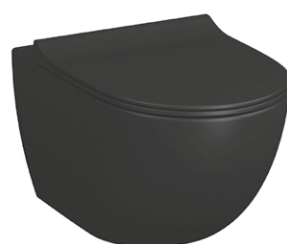

Wall-hung WC pan 49,5x36 cm, rimless, glossy white

7747B003-0075

Wall-hung WC pan 54x36,5 cm, rimless, black matt

7748B083-0101

Wall-hung WC pan 54x36,5 cm, integrated thermostatic bidet valve, rimless, glossy white