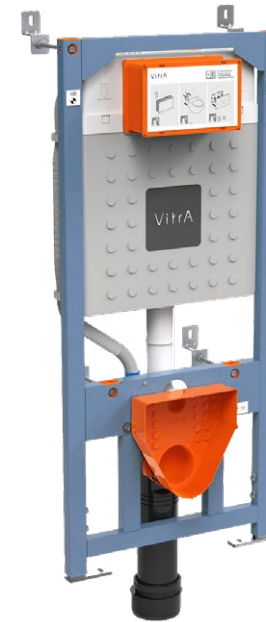

Built-in basin mixer concealed part

A42230

Built-in bath/shower mixer concealed part

A41949EXP

V-Box built-in thermostatic shower mixer concealed part

A42263

CLICK - CLACK PLUGS

Waste set, universal, push-open, gold

A4514923

Waste set, universal, push-open, copper

A4514926EXP

FRAMES

WC pan concealed cistern set
h.112 x w.50 x d.12 cm

762-5800-01

Bidet frame
h.112 x w.50 x d.10,8 cm

780-5800