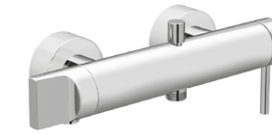

ZESTAW3-ORIGIN

ORIGIN

**Floor-mounted bathtub mixer,
single handle, with handshower set,
chrome**

* floor element included

A42681

**Bath/shower mixer,
single handle, chrome**

A42619

**Built-in bath/shower mixer,
single handle, chrome**