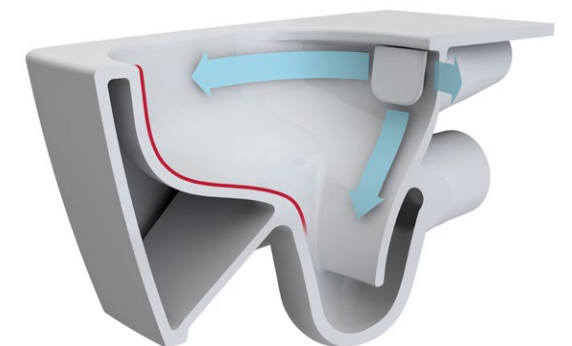

HEATED WC SEAT

VITRA INNOVATIONS

RIM-EX

RIM-EX rimless WC pans prevent the spread of bacteria and dirt. Thanks to their innovative design, RIM-EX WC pans are easy to clean for maximum hygiene.

1. RIMLESS SURFACE EASY TO CLEAN

- no rim where dirt and germs accumulate
- shape of WC pan designed to facilitate efficient flushing

2. WATER OUTLET

- no hole where bacteria can grow
- precise water flow

3. WATER DIVIDER

- removable part for easy cleaning