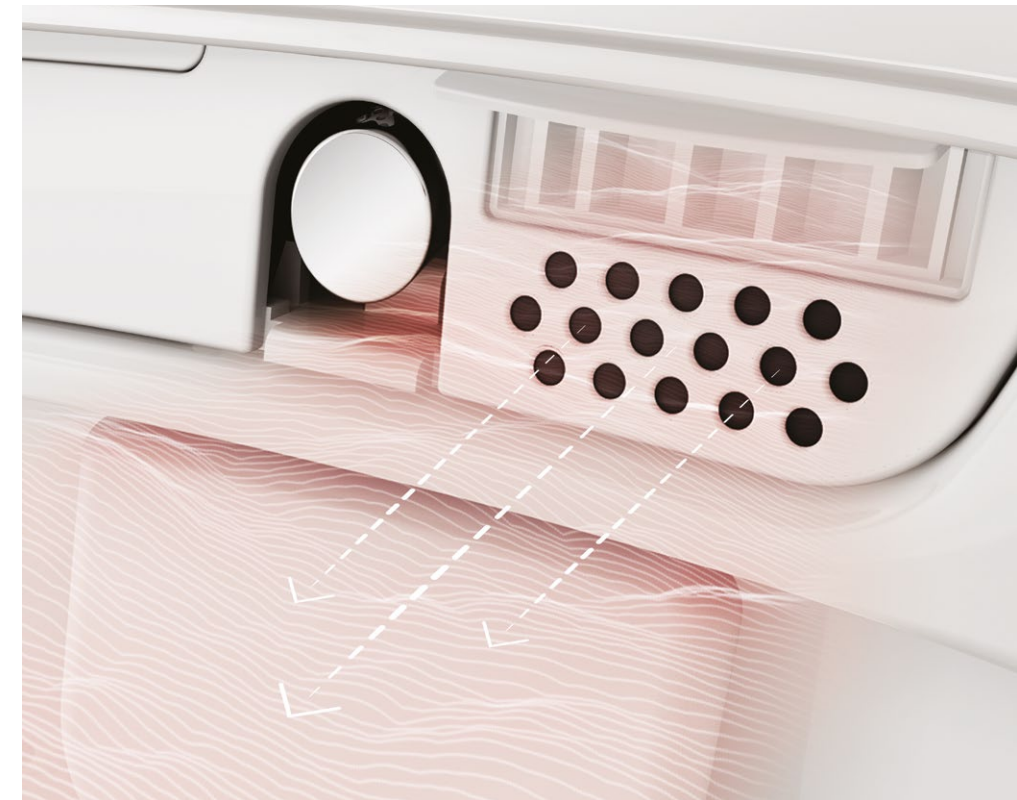

Details customized to your needs...

The movable washing nozzle is designed so that the user can take care of his hygiene with maximum comfort. It has five levels of water temperature and an adjustable outflow stream. By changing the overhang, you will adjust its position to make it comfortable for you.

WASHING FROM BEHIND

WASHING FROM FRONT

5 LEVELS OF WATER PRESSURE

PULSE JET

OSCILLATORY MOTION OF THE NOZZLE

Drying

A built-in dryer with five temperature levels allows you to quickly and gently dry your body after washing.

Filters

An air purifying function supported by deodorizing filters removes unwanted odors from the environment.

HEATED WC SEAT

VITRA INNOVATIONS

RIM-EX

RIM-EX rimless WC pans prevent the spread of bacteria and dirt. Thanks to their innovative design, RIM-EX WC pans are easy to clean for maximum hygiene.

1. RIMLESS SURFACE EASY TO CLEAN

- no rim where dirt and germs accumulate
- shape of WC pan designed to facilitate efficient flushing

2. WATER OUTLET

- no hole where bacteria can grow
- precise water flow