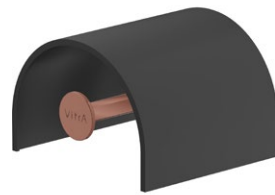

Roll holder with cover, copper
A4488826