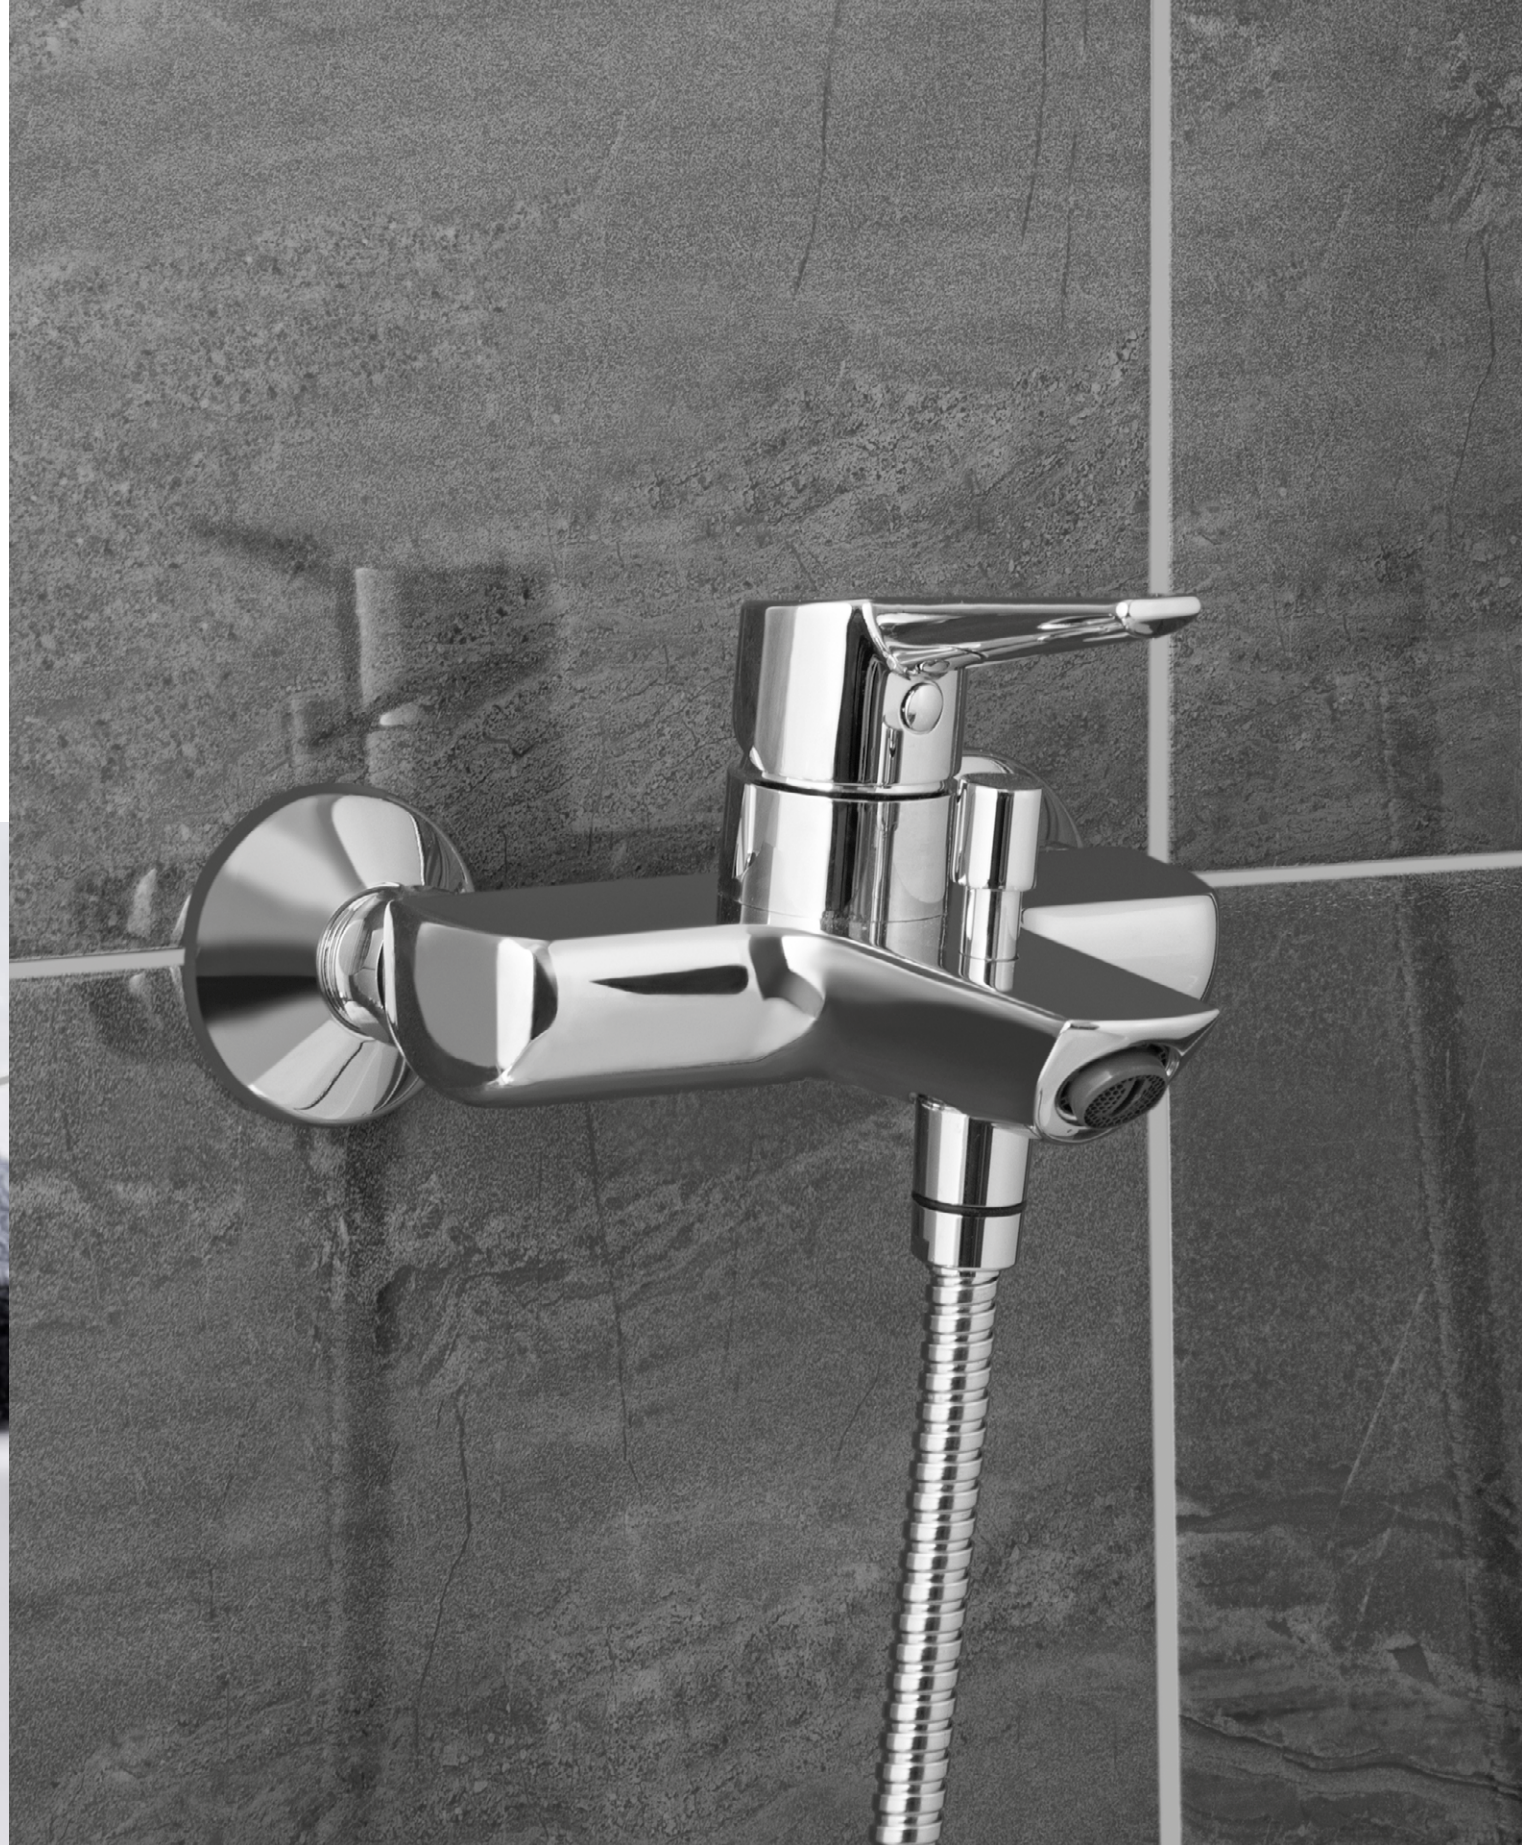

SOLID S

A42440EXP

A42444EXP

A42445EXP