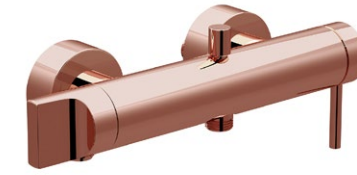

**Bath/shower mixer,
single handle, copper**

A4261926