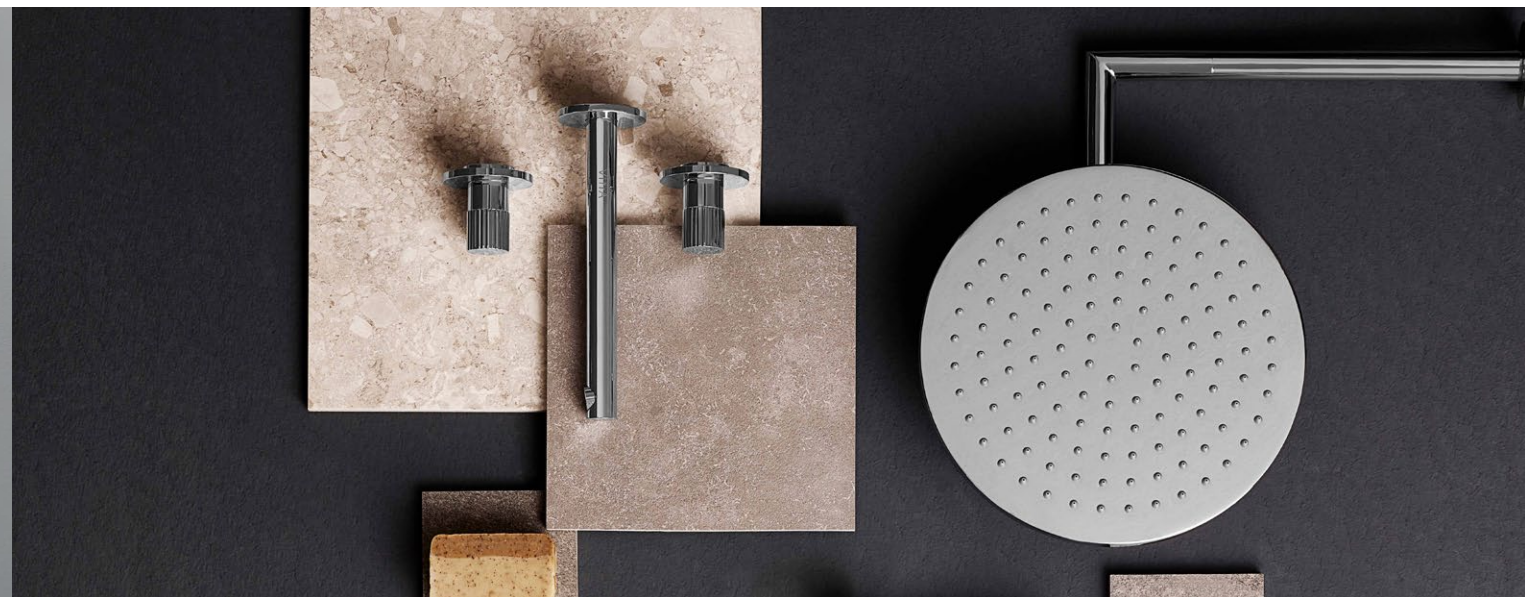

Round shower head,
30 cm, copper

A4563826

CONNECTION PIPES

Connection pipe 10 cm,
ceiling mounted, chrome

A45649

Connection pipe 30 cm,
ceiling mounted, chrome

A45650

Connection pipe 35 cm,
wall mounted, chrome

A45652

Connection pipe 33,5 cm,
wall mounted, copper

A4263126

Connection pipe 33,5 cm,
wall mounted, gold

A4263123

Connection pipe 35 cm,
wall mounted, gold

A4565223

MOUNTING ELEMENTS