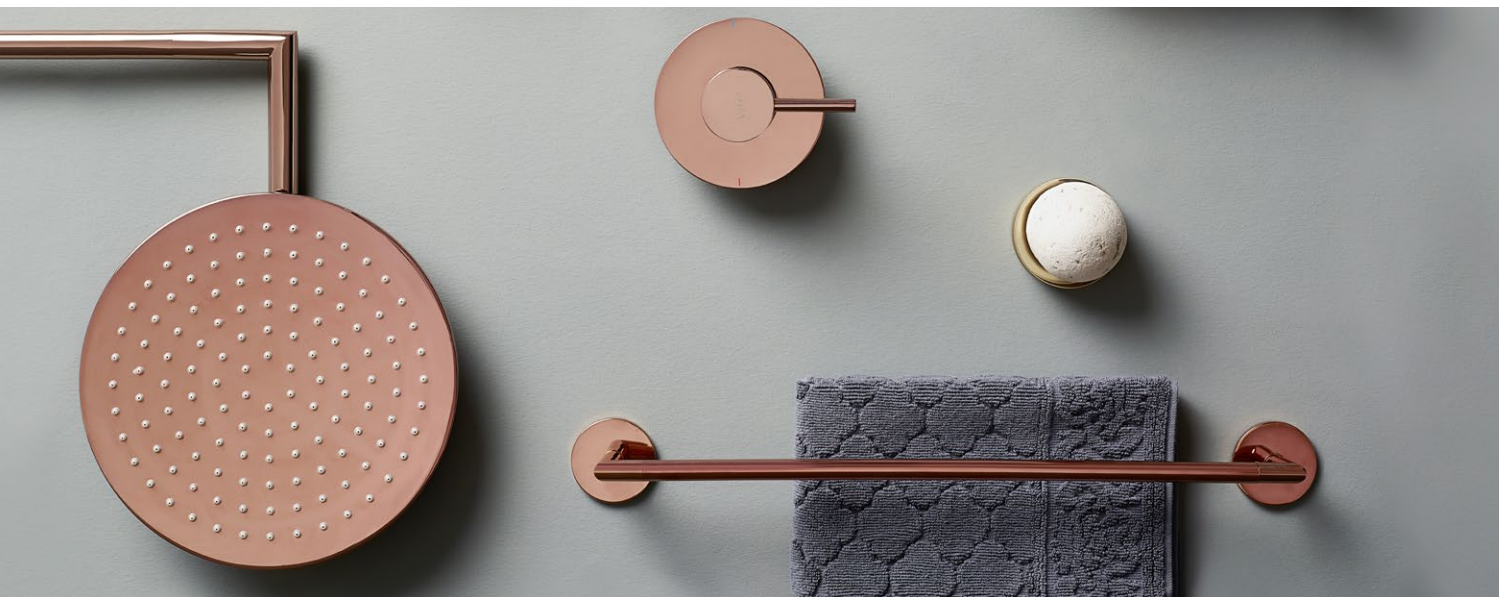

SHOWER HEADS

A45673EXP

A45674EXP

A45638EXP

A45645EXP

A45646EXP

A4567423EXP

A4563826

CONNECTION PIPES

A45649

A45650

A45652

A4263126

A4263123

A4565223