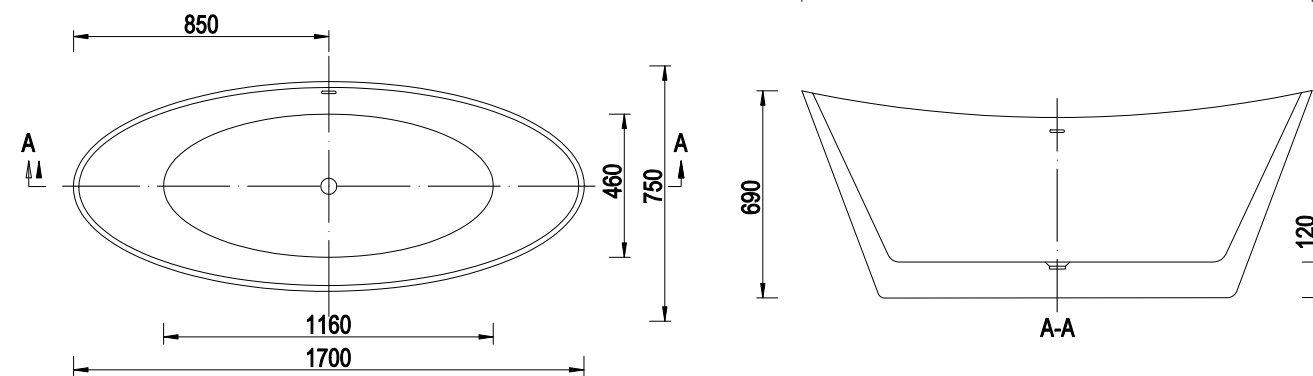

MONYA NEW 170x75x69 cm (EMPORIA-WS208P-NEW)