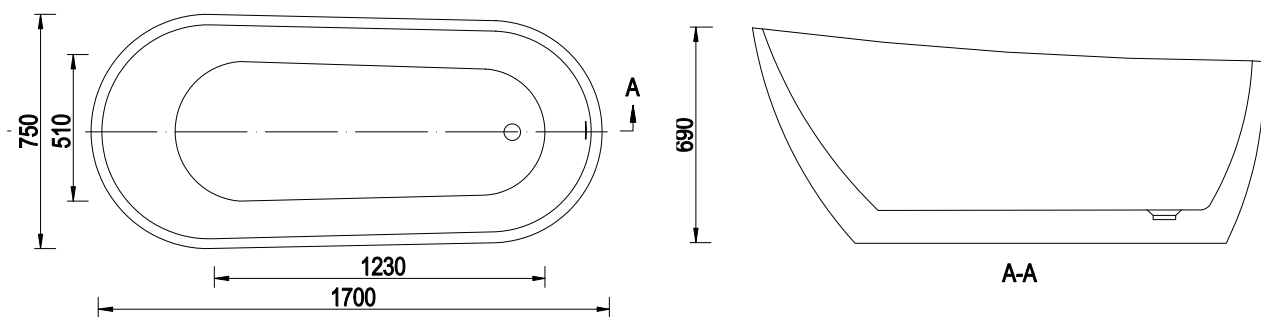

MEGA-N-NEW 170x75x69 cm (EMPORIA-WS205P-1700-NEW)