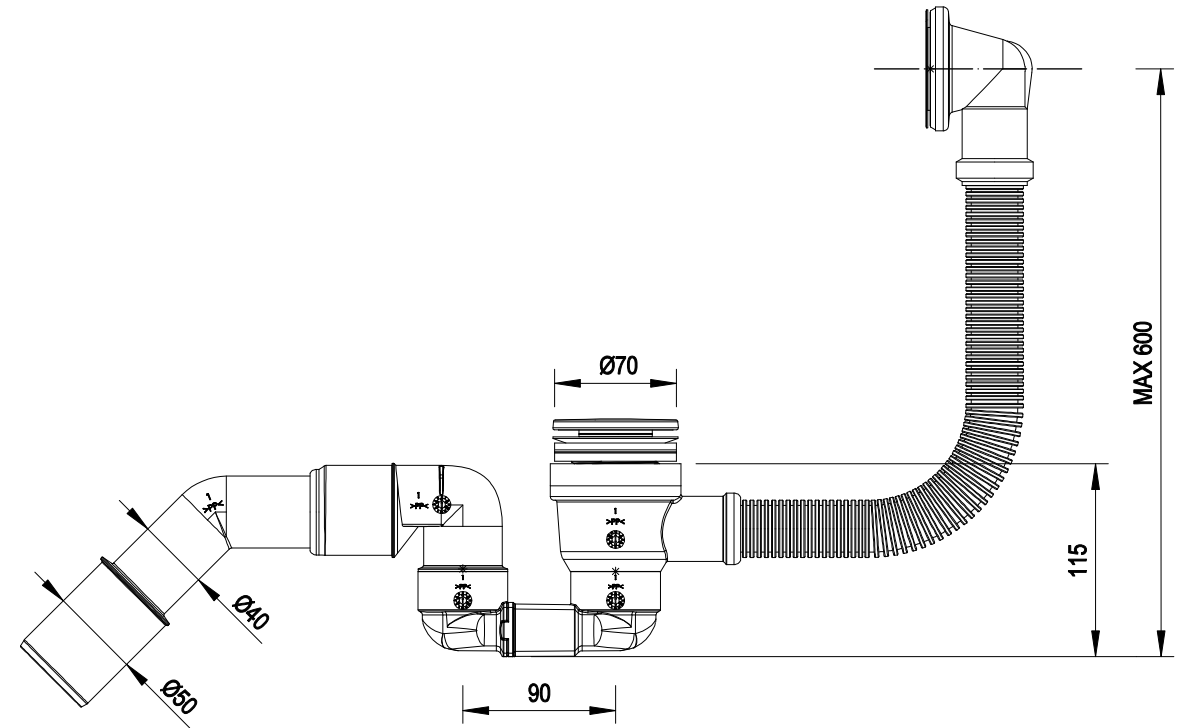

SIPHONS FOR BUILT-IN BATHTUBS