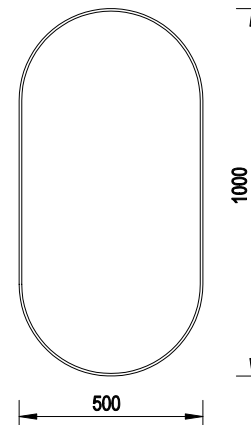

VIRGO 50x100 cm
(EMPORIA-VIRGO-500-1000-MB-LED
EMPORIA-VIRGO-500-1000-GD-LED)