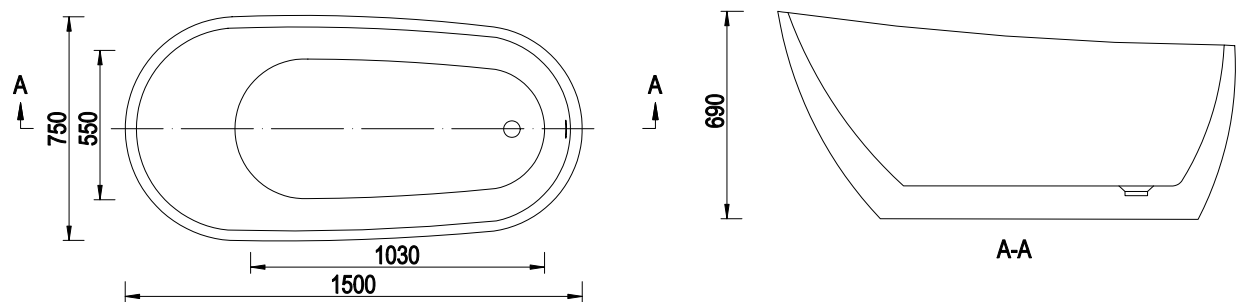

ACRYLIC BATH TUBS

MEGA-N-NEW 150x75x69 cm (EMPORIA-WS205P-1500-NEW)