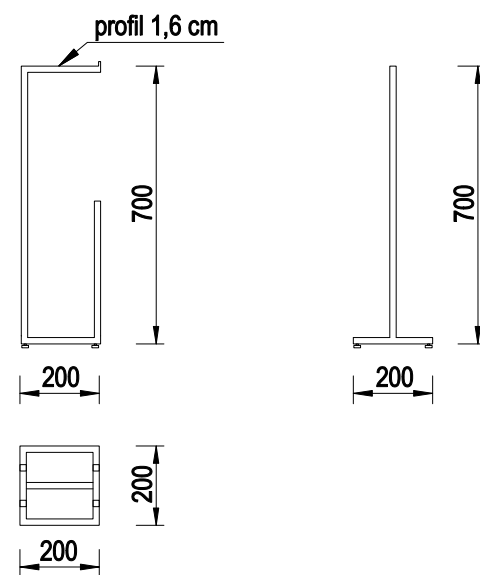

BATHROOM ACCESSORIES

BATHROOM RADIATORS