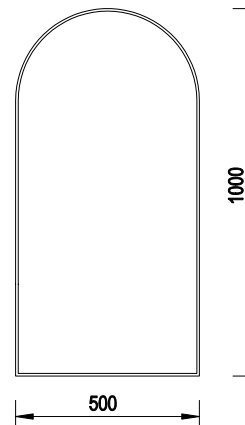

LIBRA 50x100 cm
(EMPORIA-LIBRA-500-1000-MB-LED)