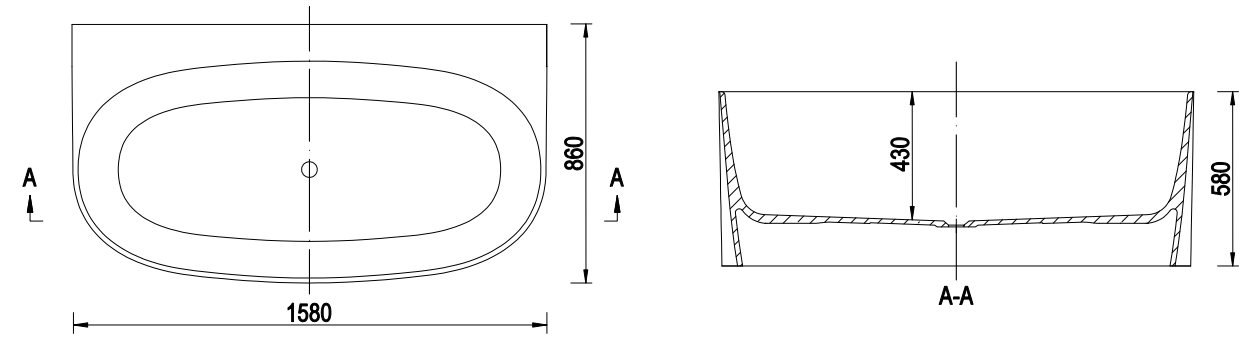

SALLY 158x86x58 cm (EMPORIA-SALLY0001)