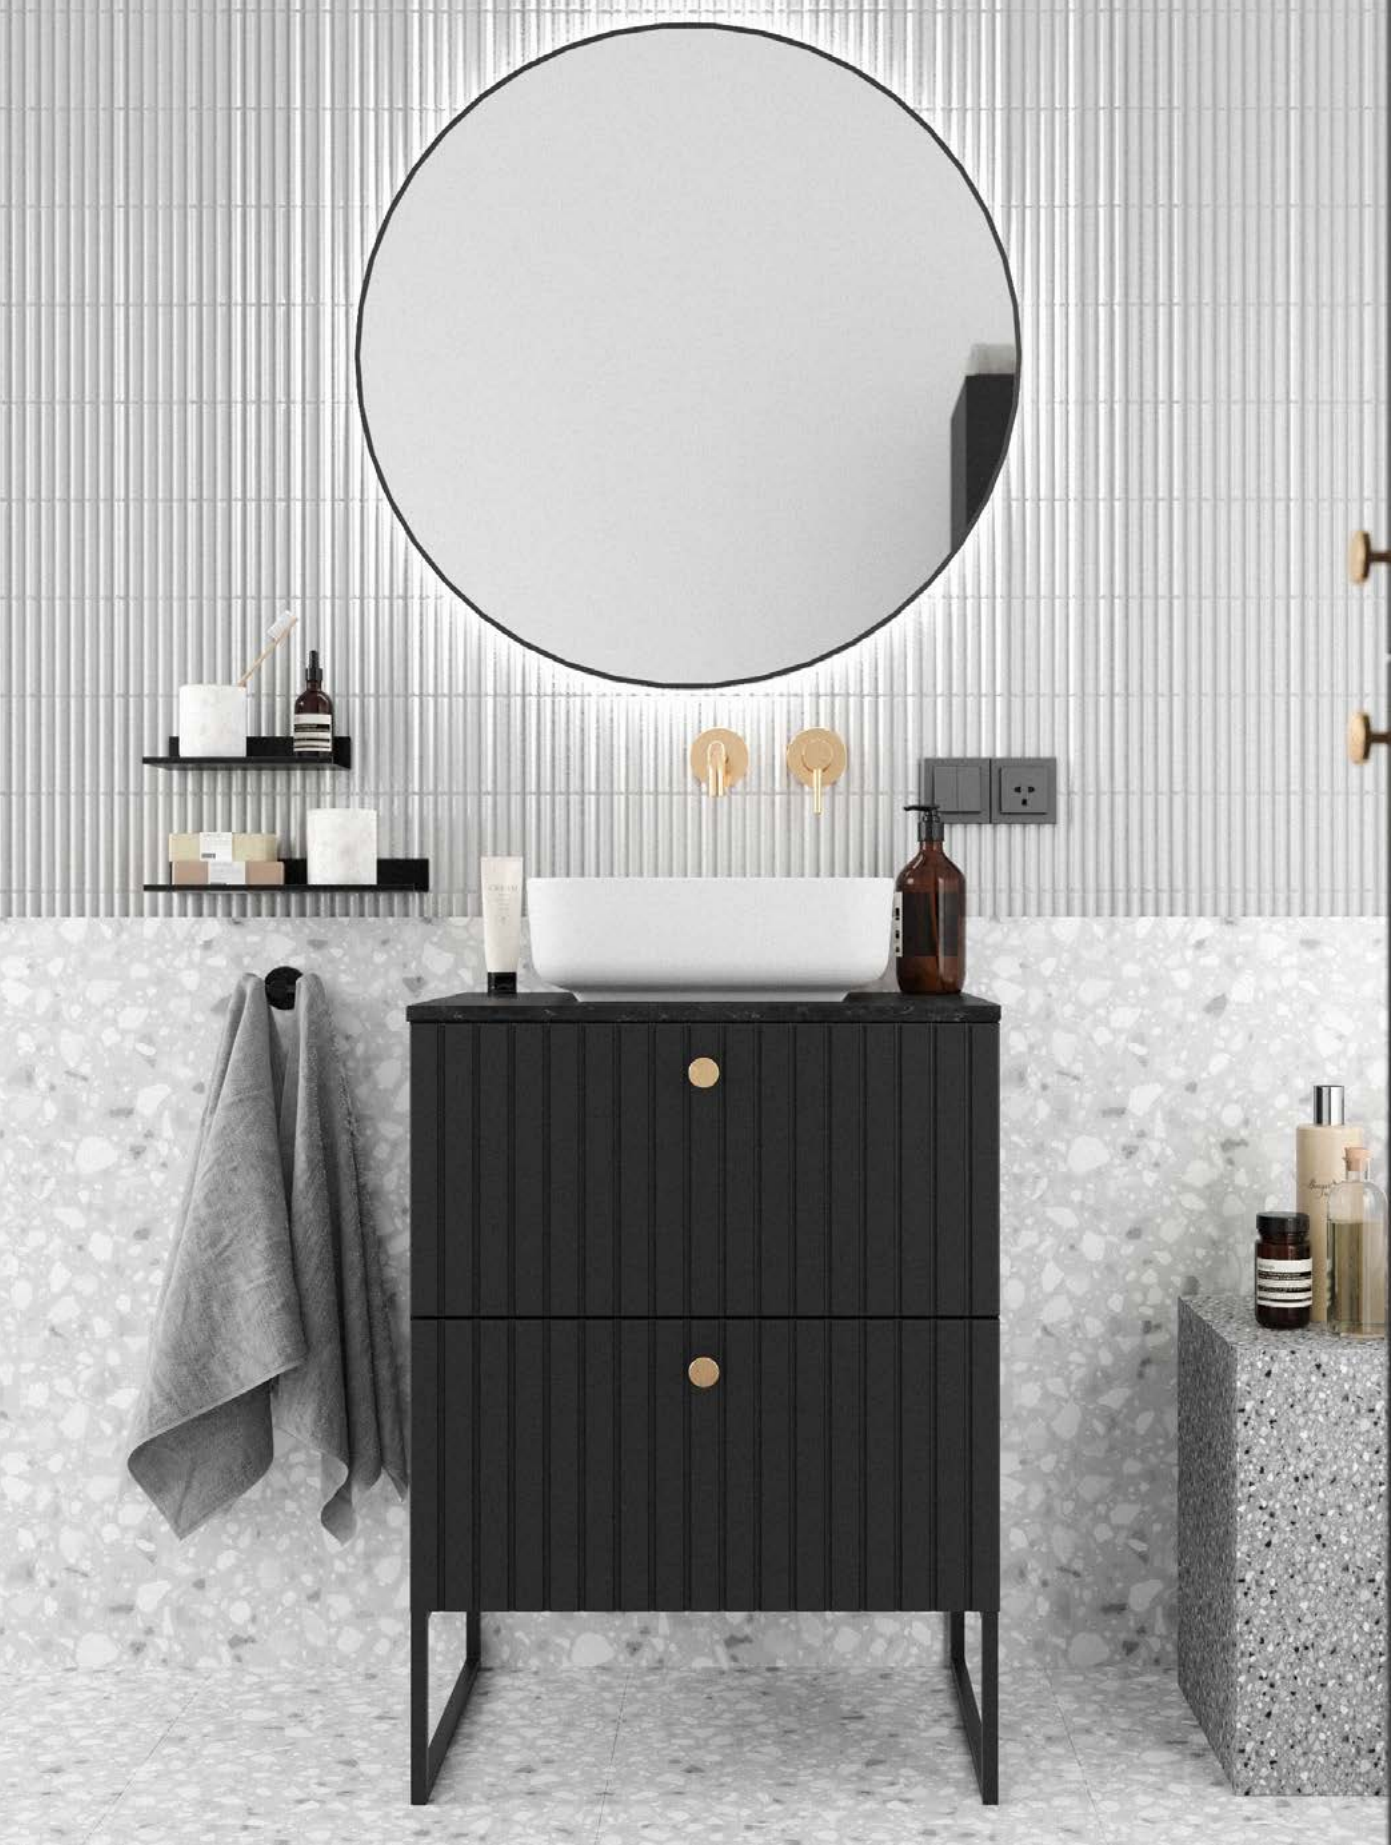

FIRA

PRODUCT COLORS MAY DIFFER FROM THOSE SHOWN ON VISUALIZATIONS
DUE TO LIMITATIONS IN THE PRINTING PROCESS.