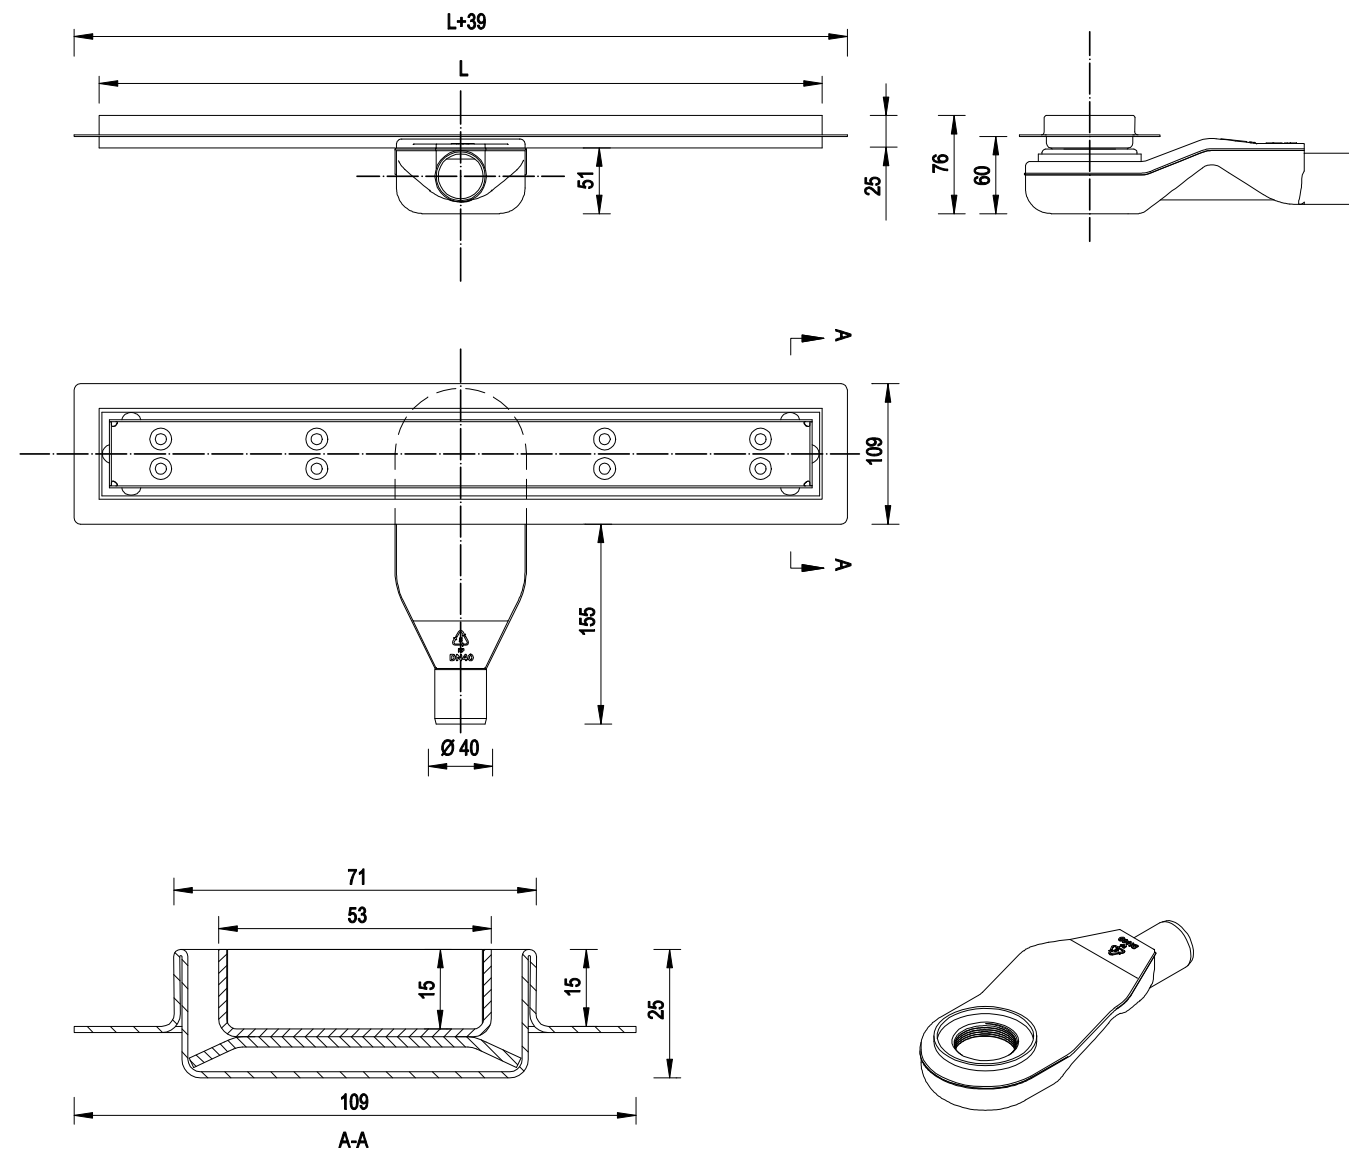

SHOWER DRAINS

ECO DRAIN

NORM DRAIN