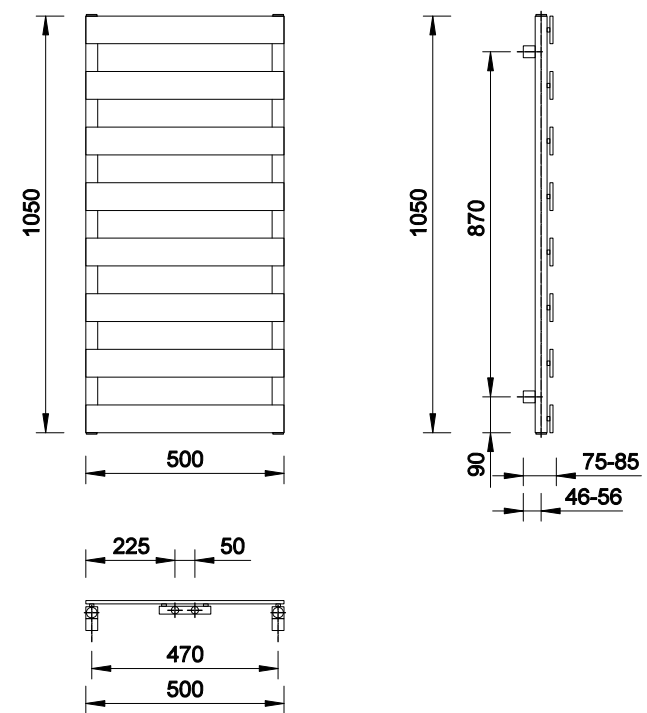

OTUS BOTTOM AND CENTRAL POWER SUPPLY 105x50 cm (EMPORIA-OTUS1050-500-CMZD | EMPORIA-OTUS1050-500-CMZDC)