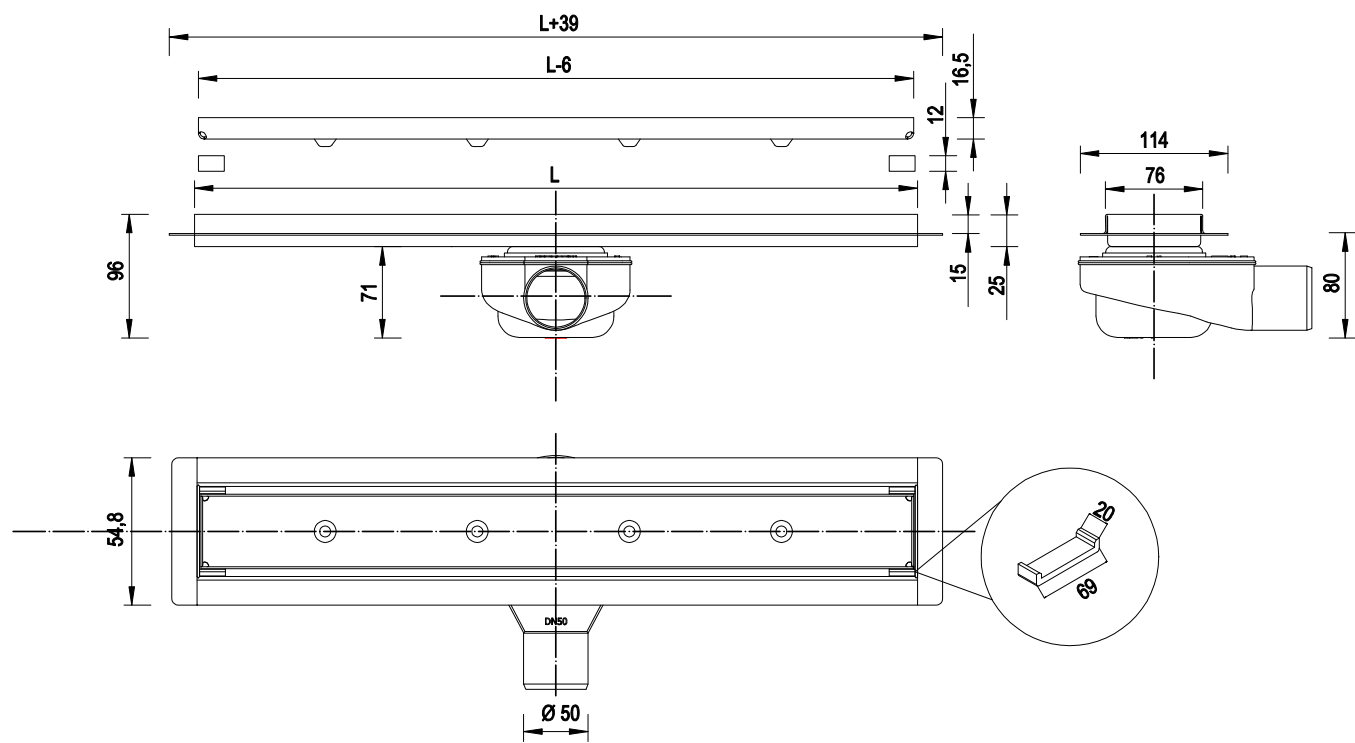

SHOWER DRAINS

ECO DRAIN