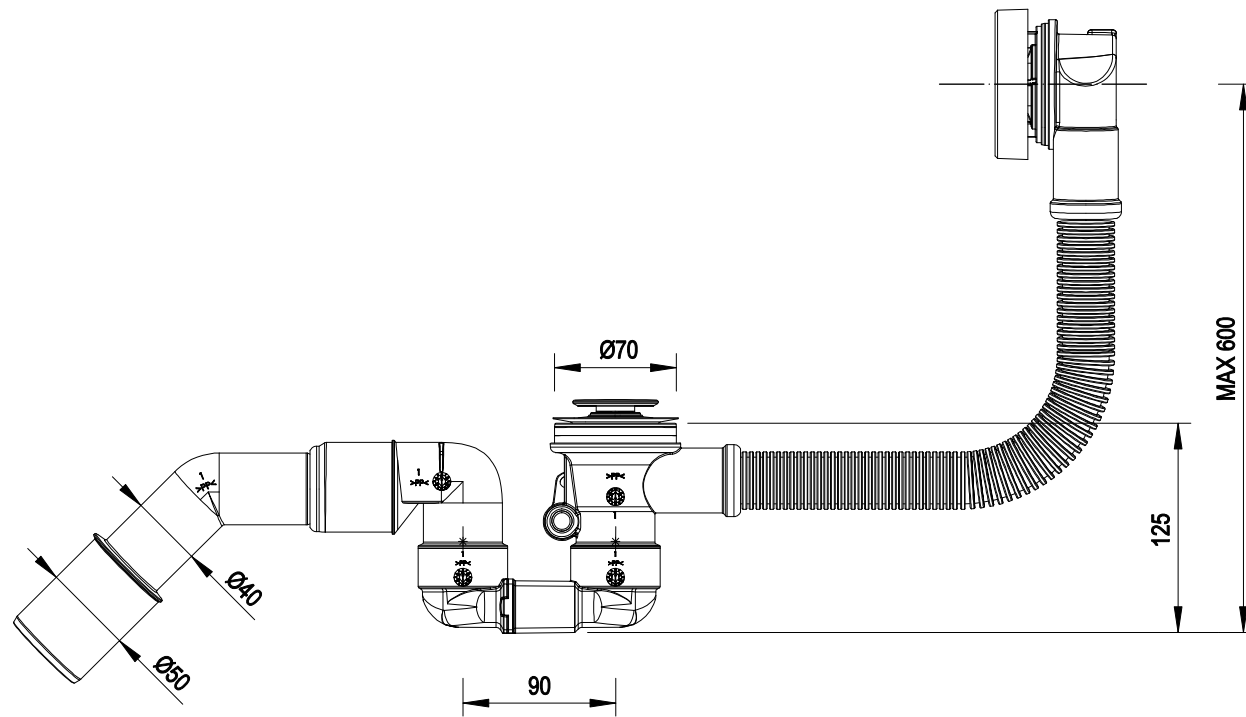

SIPHONS FOR BUILT-IN BATHTUBS

SIPHON (EMPORIA-BBL-R5R45-003)